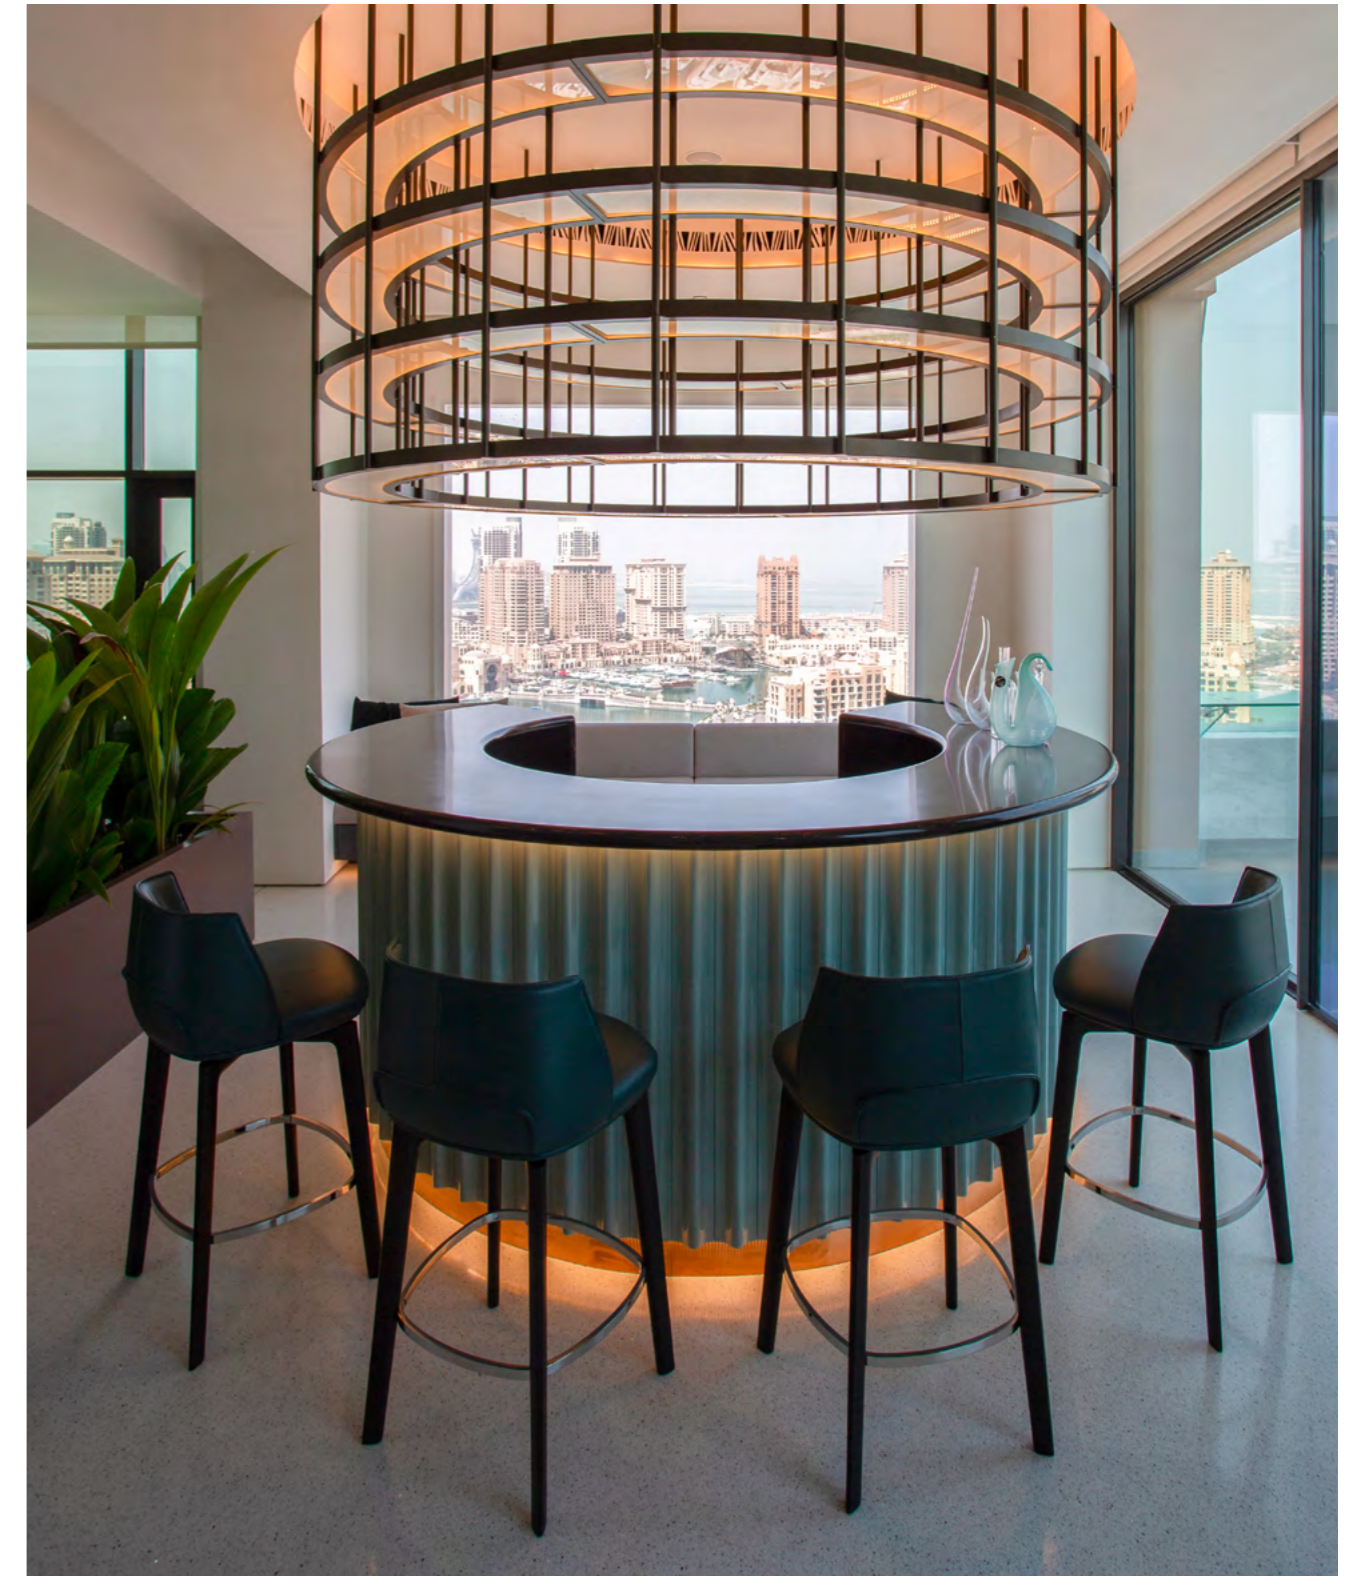

↑ Viola chair, Pelle Frau® leather SC 22 Chiffon / ash in a moka stain structure
↑ Archibald stool, Pelle Frau® leather SC 187 Selva / ash in a wenge stain

- ↖ H_0 Desk president desk, Pelle Frau® leather Saddle Tortora / ash in a teak stain top / white porphyry colour
- ↖ Cercle President office chair, Pelle Frau® leather Saddle Executive Ink / fabric Bouclè col. 104 / Aluminum in black finish base
- ↖ Ming's Heart armchair, Pelle Frau® leather Saddle Extra Cammello / galvanised gunmetal grey finish structure
- ↖ Massimosistema sofa, Pelle Frau® leather SC 28 Seppia
- ↖ Decorative Cushions, Pelle Frau® leather SC 22 Chiffon
- ↑ Archibald stool, Pelle Frau® leather SC 187 Selva / ash in a wenge stain