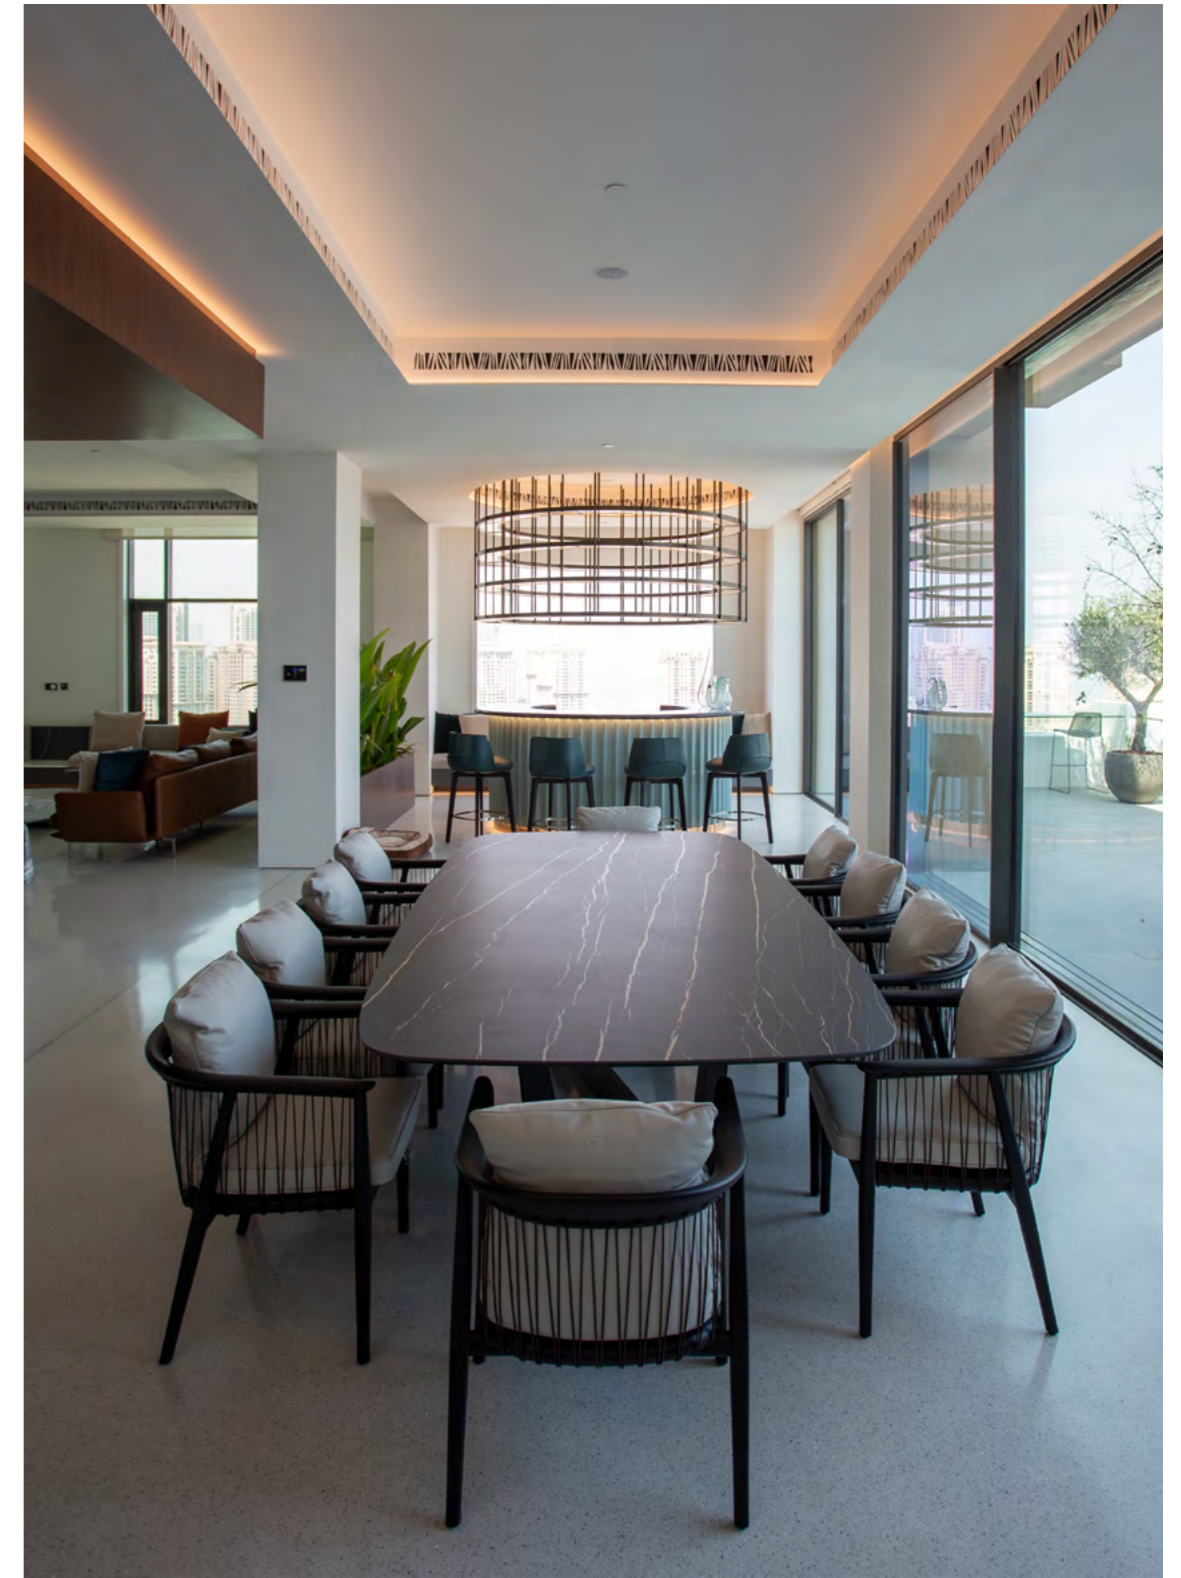

Doha — Qatar

project:

Peia Associati

Penthouse The Pearl 1

Situated on the top two floors of a majestic tower with a 360-degree panoramic sea view, this approximately 900 sqm luxury penthouse offers a breathtaking perspective. The residence is spread over two levels, with a white metal spiral staircase featuring wooden steps serving as a connecting element between the two levels, creating a contemporary and refined design.

The interiors are characterized by fluidity and organic forms, highlighting an elegant cylindrical bar with a sea view, located near the dining area.

A notable detail is the creation of large sliding windows that connect the living area to the outdoor terrace, which has been enhanced with a green wall and large pots containing olive and lemon trees.

The skillful use of wooden boiserie personalizes both the common areas and the bedrooms, in perfect continuity with the library at the entrance, designed to showcase unique decorative pieces.

- ↖ Get Back sofa, Pelle Frau® leather SC 67 Chiodi di Garofano
- ↖ Dezza armchair, Pelle Frau® leather SC 180 Celadon / black lacquered ash feet
- ↖ Fidelio Ø90 h30 small table, top in semi-brilliant veined Arabescato marble with base in ash in a wenge stain
- ↖ Fidelio Ø120 h30 small table, top in semi-brilliant veined Arabescato marble with base in ash in a wenge stain
- ↖ Fidelio Ø45 h49 small table, top in Pelle Frau® leather Saddle Extra Testa di Moro with base in ash in a wenge stain